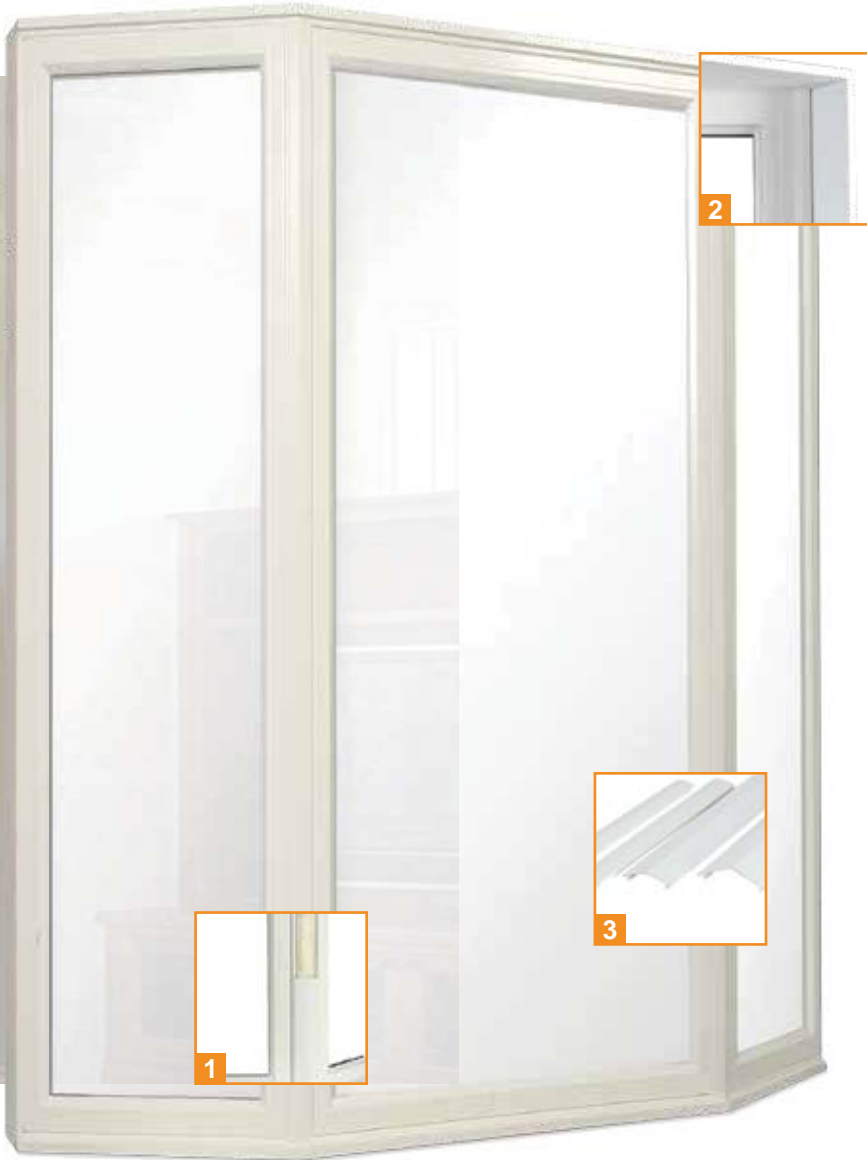

B I L T to enhance your home's beauty.

P L A T I N U M B A Y

Advanced Features:

- Used with a variety of window combinations
- Variety of exterior brickmold options
- Variety of interior wood finishes
- Optional insulated head and seat

1 Foam Filled Couplers for Added Insulation

This standard feature improves the Energy Rating and reduces air leakage.

2 Factory Finished Interior, Fully Assembled

Our Bay/Bow Windows are ready to install, allowing for a more structurally sound and secure window. The fully finished interior covers any gaps, providing a completely finished look.

3 Available in standard or custom angles.

Bay 30 and 45 degree and Bow windows 10 and 15 degree.